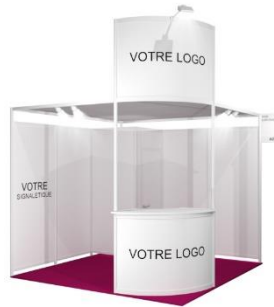

Fares & descriptions Fittings

BARE STAND AREA

Paris : 535 € excl. VAT/sq.m* - Lille & Lyon : 349 € excl. VAT/sq.m*

FITTINGS

For bare stand area

*Fitting rate to add to bare surface area rate, module exhibitor pack rate, insurance rate and options. Non-binding illustrations.

OPTIMUM Fitting

From 9 sq.m - (2 faces)

Paris : 305 € excl. VAT/sq.m*

Lille & Lyon : 210 € excl. VAT/sq.m*

- White partition, white alu
- Carpet and awning : choice of 6 colours
- 1 customized sign tower L.1517x H.920mm
- 1 spotlight/ 3 sq.m
- 1 kW intermittent power supply
- Storage 1 sq.m with shelf
- 1 customized counter (without door) W.1517 x H.938mm
- 1 customized partition PVC 5mm of H.2250mm x W.940mm
- 1 stool Z white (UCW715) + 1 wastepaper basket
- Daily cleaning of stand

Details for 3 and 4 faces : please contact us.